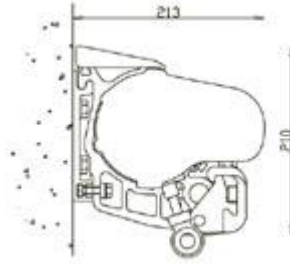

All the aluminium profiles are powder coated in white (RAL 9010) and the arms feature a durable chain link for extra strength.

Installation brackets, which fit around the cassette box allow the Palladio 2060 to span up to 14m in width and project up to 3.6m (arm length).

For ease of operation we strongly recommend that awnings of 6m and over be motorised.

Maximum/Minimum Dimensions & Specifications

Minimum awning width

Arm length plus 500mm

Gear and arm assembly

Tipping system

Tipping system

Face Fix

Top Fix

Technical details correct at time of going online. The company reserves the right to alter product specifications without prior notice.