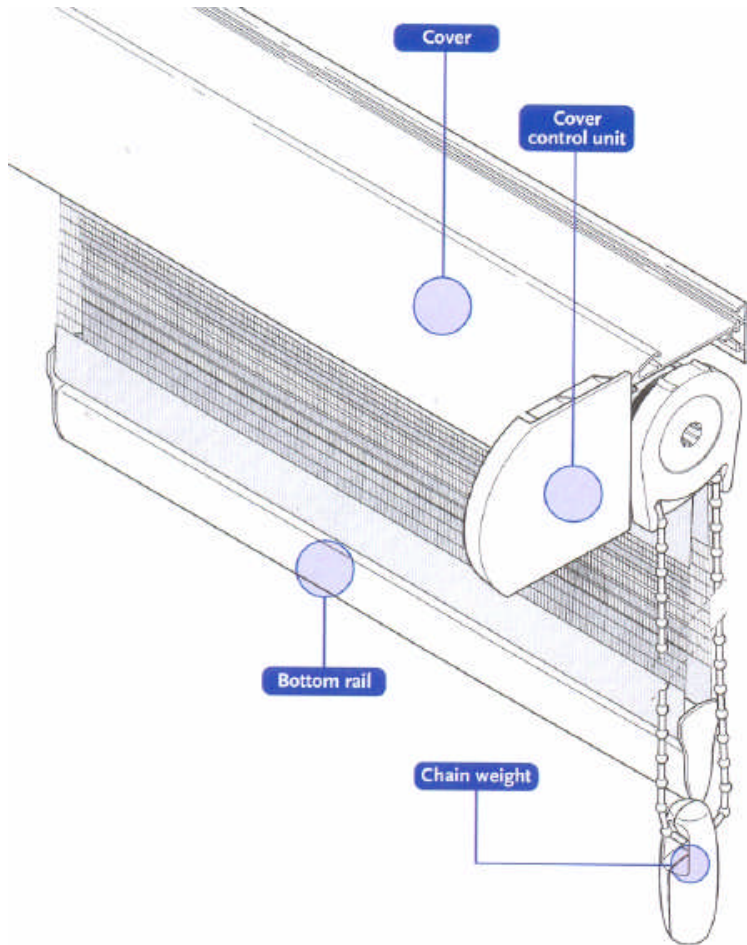

## Sunway® Multishade Blinds Technical Data

**Cassette cover** – Available in White, cream or at surcharge Silver

**Controls** – Standard White plastic ballchain, optional metal ballchain or 24v motor.

### Size Limits

Size Ind.	Sizes in mm		Remarks
	min.	max	
Width	300	2400	Chain <sup>1)</sup>
	400	2400	Electric <sup>1)</sup>
Cloth gap	8		Non control side
Cloth gap	19		Control side
Drop	500	2700	
Stack ht.	75		
Cloth	Width - 27		

<sup>1)</sup> Size > 1800 mm recommended to split the blind, bottom rail curved approx. 10 mm in the center