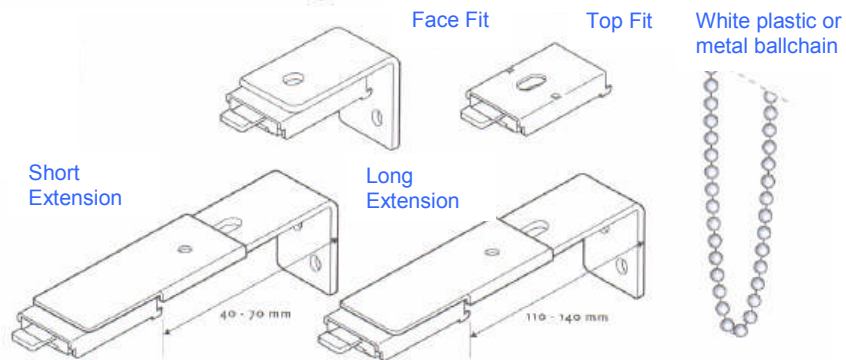

## Sunway® Multishade Blinds Technical Data

**Cassette cover** – Available in White, cream or at surcharge Silver

**Controls** – Standard White plastic ballchain, optional metal ballchain or 24v motor.

### Bracket Options

### Size Limits

Size Ind.	Sizes in mm		Remarks
	min.	max	
Width	300	2400	Chain <sup>1)</sup>
	400	2400	Electric <sup>1)</sup>
Cloth gap	8		Non control side
Cloth gap	19		Control side
Drop	500	2700	
Stack ht.	75		
Cloth	Width - 27		

<sup>1)</sup> Size > 1800 mm recommended to split the blind, bottom rail curved approx. 10 mm in the center