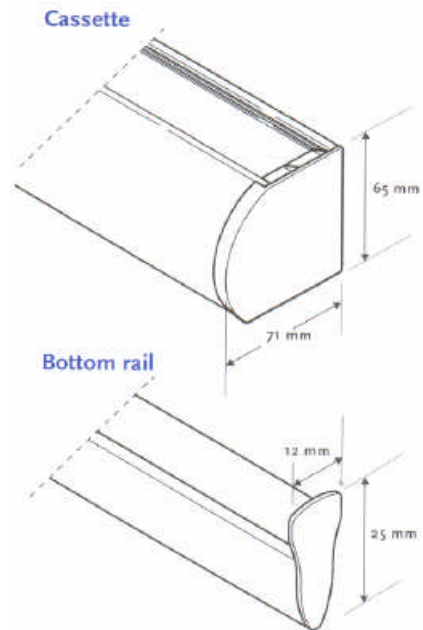

SUNWAY®

Sunway® Multishade Blinds Technical Data

Cassette cover – Available in White, cream or at surcharge Silver

Controls – Standard White plastic ballchain, optional metal ballchain or 24v motor.

Bracket Options

Size Limits

Size Ind.	Sizes in mm		Remarks
	min.	max	
Width	300	2400	Chain¹⁾
	400	2400	Electric¹⁾
Cloth gap	8		Non control side
Cloth gap	19		Control side
Drop	500	2700	
Stack ht.	75		
Cloth	Width - 27		

¹⁾ Size > 1800 mm recommended to split the blind, bottom rail curved approx. 10 mm in the center